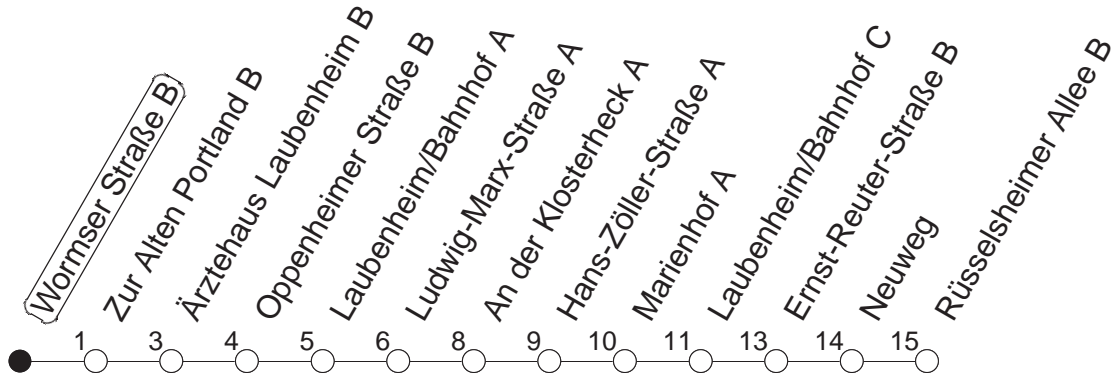

# 90

## Wormser Straße B

BUS

→ Laubenheim/Rüsselsheimer Allee

| 🕒  | Montag bis Donnerstag | Freitag | Samstag | Sonn- und Feiertag |
|----|-----------------------|---------|---------|--------------------|
| 4  |                       |         | 13      | 13                 |
| 5  |                       |         | 13      | 13                 |
| 6  |                       |         | 13      | 13                 |
| 7  |                       |         |         | 13                 |
| 8  |                       |         |         | 13                 |
| 9  |                       |         |         |                    |
| 10 |                       |         |         |                    |
| 11 |                       |         |         |                    |
| 12 |                       |         |         |                    |
| 13 |                       |         |         |                    |
| 14 |                       |         |         |                    |
| 15 |                       |         |         |                    |
| 16 |                       |         |         |                    |
| 17 |                       |         |         |                    |
| 18 |                       |         |         |                    |
| 19 |                       |         |         |                    |
| 20 |                       |         |         |                    |
| 21 |                       |         |         |                    |
| 22 |                       |         |         |                    |
| 23 | 13 43                 |         |         | 13 43              |
| 0  | 13                    | 13 43   | 13 43   | 13                 |
| 1  | 13                    | 13      | 13      | 16                 |
| 2  |                       | 13      | 13      |                    |
| 3  |                       | 13      | 13      |                    |