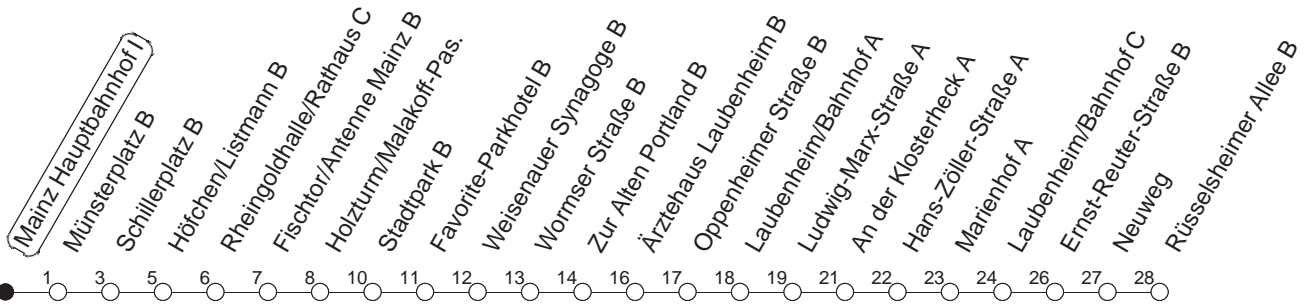

# Hauptbahnhof I

BUS

→ Laubenheim/Rüsselsheimer Allee

| 🕒  | Montag bis Donnerstag | Freitag | Samstag | Sonn- und Feiertag |
|----|-----------------------|---------|---------|--------------------|
| 4  |                       |         | 00      | 00                 |
| 5  |                       |         | 00      | 00                 |
| 6  |                       |         | 00      | 00                 |
| 7  |                       |         |         | 00                 |
| 8  |                       |         |         | 00                 |
| 9  |                       |         |         |                    |
| 10 |                       |         |         |                    |
| 11 |                       |         |         |                    |
| 12 |                       |         |         |                    |
| 13 |                       |         |         |                    |
| 14 |                       |         |         |                    |
| 15 |                       |         |         |                    |
| 16 |                       |         |         |                    |
| 17 |                       |         |         |                    |
| 18 |                       |         |         |                    |
| 19 |                       |         |         |                    |
| 20 |                       |         |         |                    |
| 21 |                       |         |         |                    |
| 22 |                       |         |         |                    |
| 23 | 00 30                 |         |         | 00 30              |
| 0  | 00                    | 00 30   | 00 30   | 00                 |
| 1  | 00                    | 00      | 00      | 03                 |
| 2  |                       | 00      | 00      |                    |
| 3  |                       | 00      | 00      |                    |